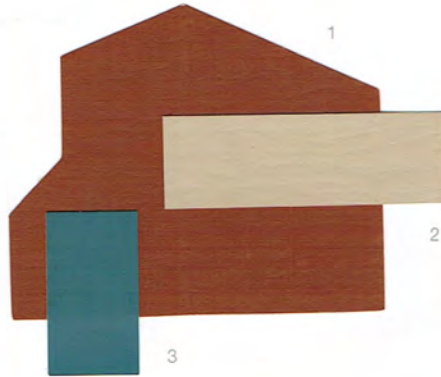

WoodScapes® Acrylic Solid Color Stain

- 1. Body: Cheyenne Red SW 3043
- 2. Trim: Tobacco SW 3039
- 3. Accent: Tricorn Black SW 6258

- 1. Body: Sequoia SW 3015
- 2. Trim: Almond Tree SW 3047
- 3. Accent: Tempe Star SW 6229

- 1. Body: Monterey Tan SW 3049
- 2. Trim: Summerhouse Beige SW 3004
- 3. Accent: Dark Night SW 6237

- 1. Body: Yosemite Gold SW 3048
- 2. Trim: Woodland SW 3042
- 3. Accent: Copper Mountain SW 6356

- 1. Body: Woodbriar SW 3035
- 2. Trim: Russet Brown SW 3045
- 3. Accent: Weather Vane SW 2927

- 1. Body: Sand Castle SW 3006
- 2. Trim: Shade Tree SW 3037
- 3. Accent: Cobble Brown SW 6082

Available in WoodScapes® Acrylic Solid Color Stain

- 1. Body: Summerhouse Beige SW 3004
- 2. Trim: Sand Castle SW 3006
- 3. Accent: Fireweed SW 6328

The WoodScapes® Solid Stain color palette consists of the 16 body colors shown as schemes and these 32 additional chips.

Samples approximate the actual stain color.