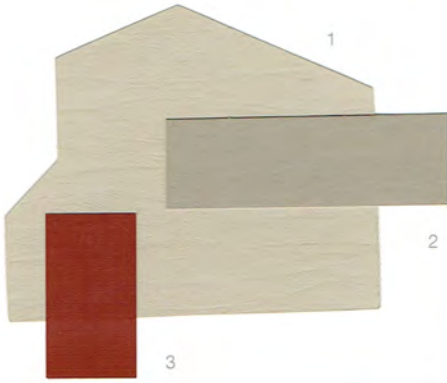

- 1. Body: Sand Castle SW 3006
- 2. Trim: Shade Tree SW 3037
- 3. Accent: Cobble Brown SW 6082

Available in WoodScapes® Acrylic Solid Color Stain

- 1. Body: Summerhouse Beige SW 3004
- 2. Trim: Sand Castle SW 3006
- 3. Accent: Fireweed SW 6328