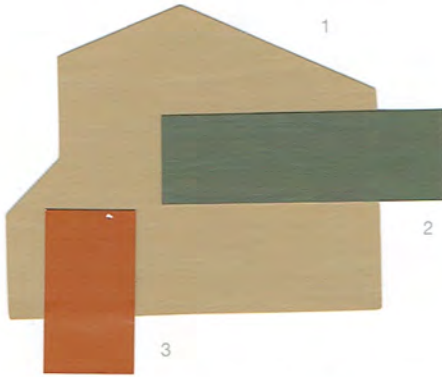

WoodScapes® Acrylic Solid Color Stain

- 1. Body: Cheyenne Red SW 3043
- 2. Trim: Tobacco SW 3039
- 3. Accent: Tricorn Black SW 6258

- 1. Body: Sequoia SW 3015
- 2. Trim: Almond Tree SW 3047
- 3. Accent: Tempe Star SW 6229

- 1. Body: Monterey Tan SW 3049
- 2. Trim: Summerhouse Beige SW 3004
- 3. Accent: Dark Night SW 6237

- 1. Body: Yosemite Gold SW 3048
- 2. Trim: Woodland SW 3042
- 3. Accent: Copper Mountain SW 6356

- 1. Body: Woodbriar SW 3035
- 2. Trim: Russet Brown SW 3045
- 3. Accent: Weather Vane SW 2927

The WoodScapes® Solid Stain color palette consists of the 16 body colors shown as schemes and these 32 additional chips.

Samples approximate the actual stain color.